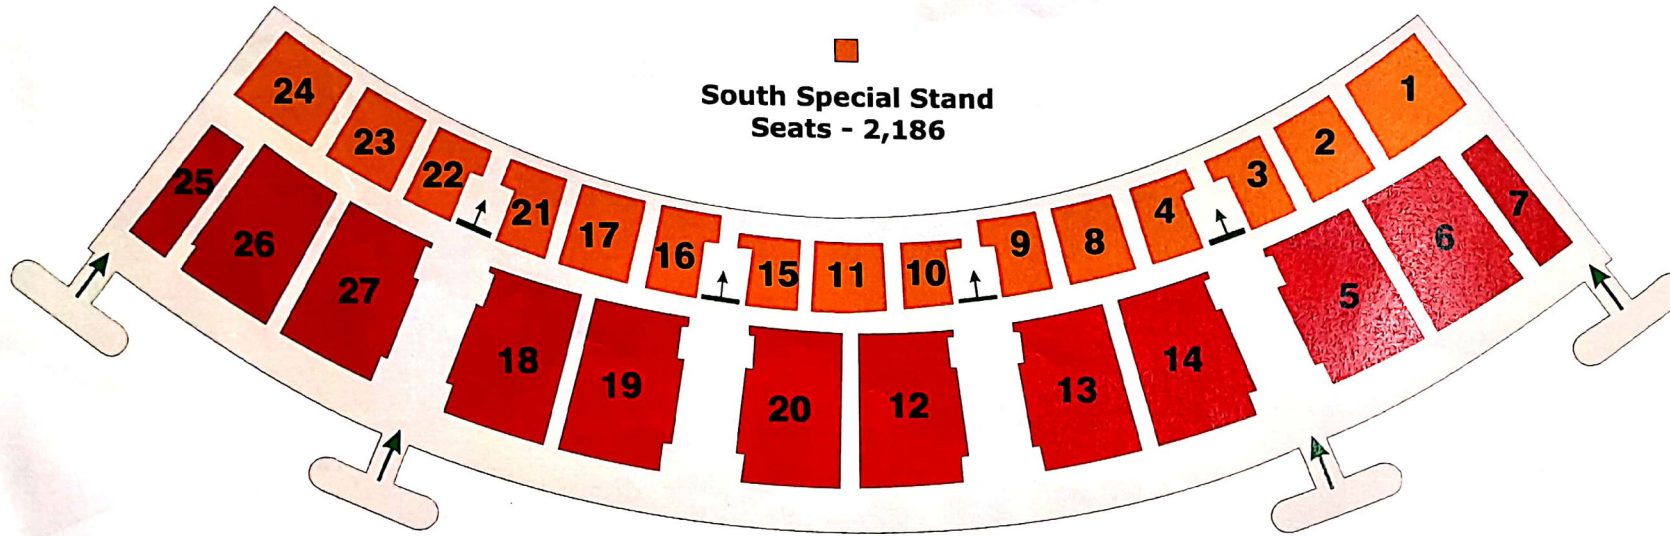

■ South Special Stand  
Seats - 2,186

■ Super South Stand  
Seats - 4,578

■  
South Special Stand  
Seats - 2,186

■  
Super South Stand  
Seats - 4,578

Subrata Roy Sahara  
Stadium Pune

Maharashtra  
Cricket Association

- South Stand  
Seats - 5,880

---

- South West Stand  
Seats - 3,220

---

- West Stand  
Seats - 4,253

---

- North West Stand  
Seats - 3,149

---

- North Stand  
Seats - 7,858

---

- North East Stand  
Seats - 3,169

---

- East Stand  
Seats - 4,697

---

- South East Stand  
Seats - 3,148

**Subrata Roy Sahara  
Stadium Pune**