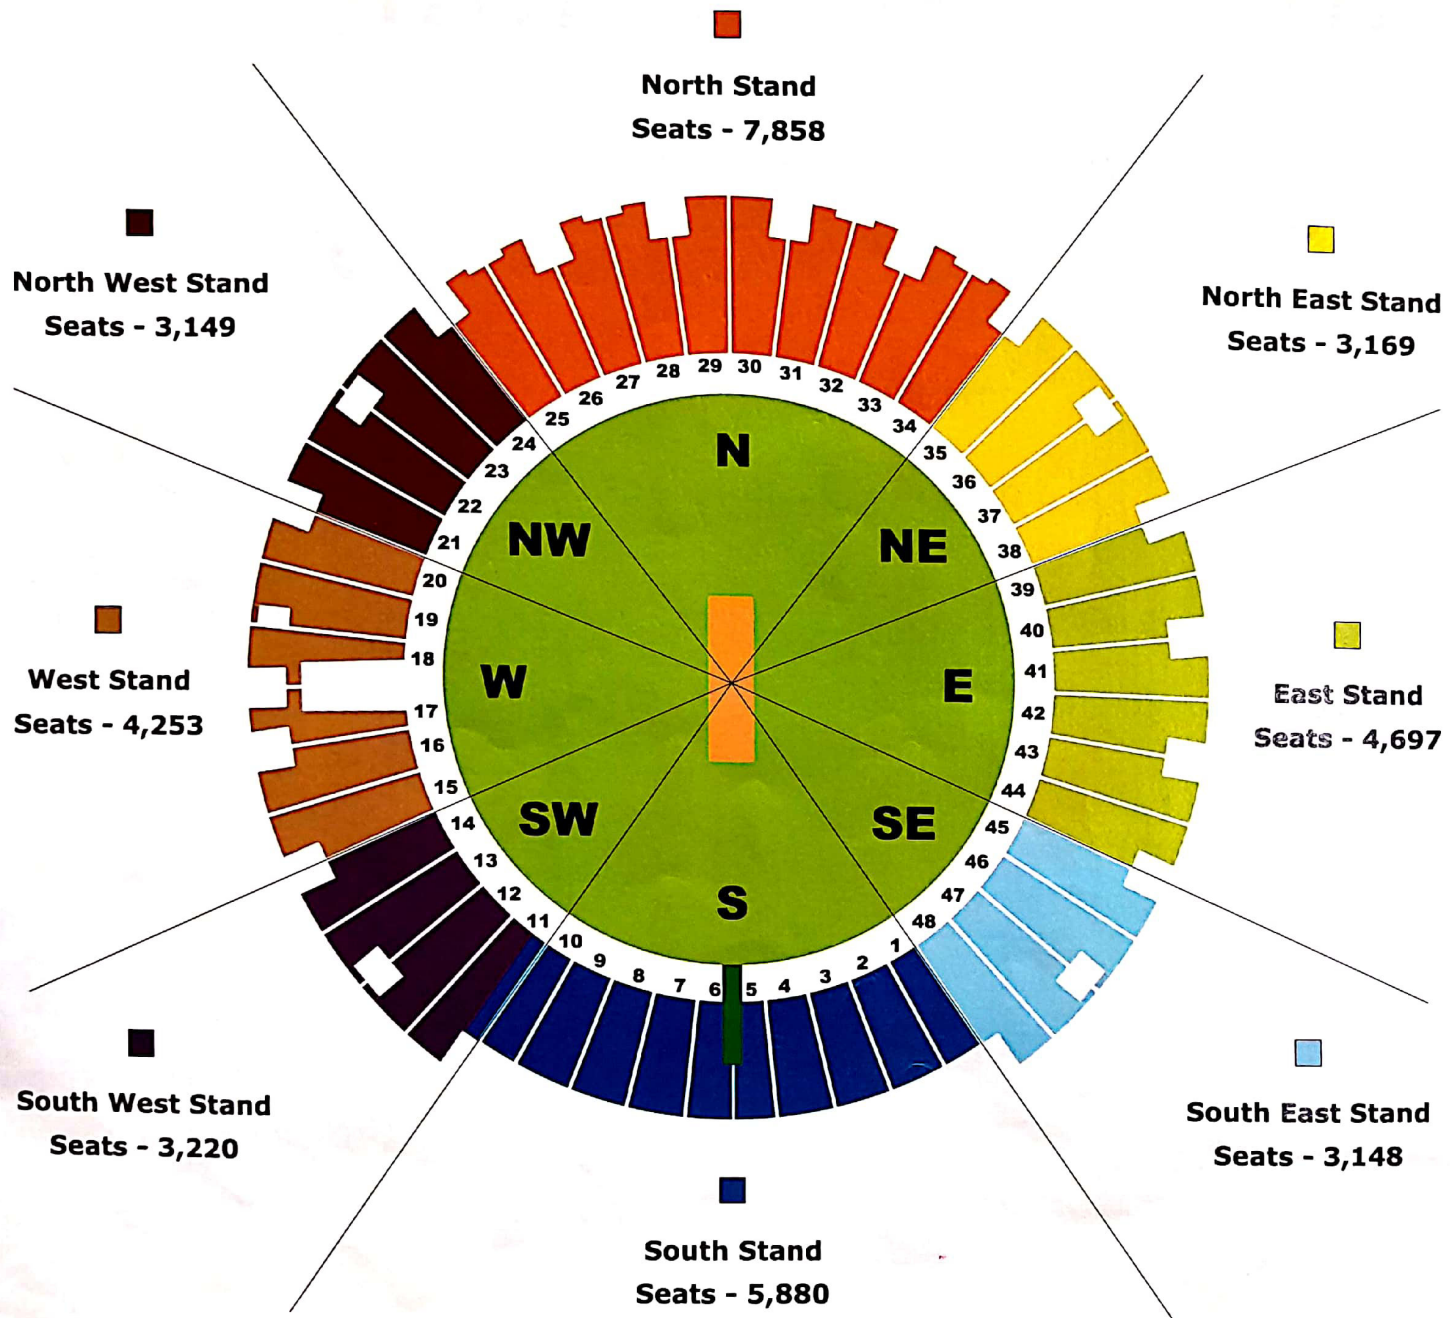

■ South Special Stand  
Seats - 2,186

■ Super South Stand  
Seats - 4,578

■  
South Special Stand  
Seats - 2,186

■  
Super South Stand  
Seats - 4,578

Subrata Roy Sahara  
Stadium Pune

Maharashtra  
Cricket Association

- South Stand  
Seats - 5,880

---

- South West Stand  
Seats - 3,220

---

- West Stand  
Seats - 4,253

---

- North West Stand  
Seats - 3,149

---

- North Stand  
Seats - 7,858

---

- North East Stand  
Seats - 3,169

---

- East Stand  
Seats - 4,697

---

- South East Stand  
Seats - 3,148

**Subrata Roy Sahara  
Stadium Pune**